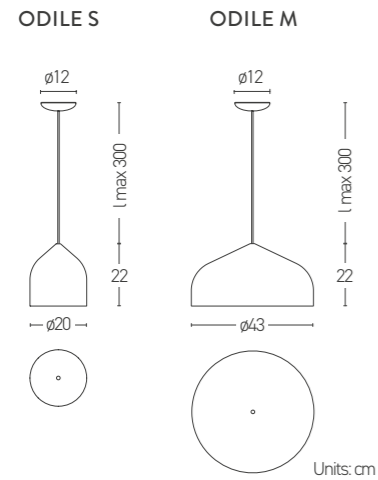

PAOLO CAPPELLO

ODILE

S / M

The suspension lamps from the **Odile** series are available in two different shapes and diameters, S - 20 cm and M - 43 cm. The shade is made in aluminum coated in epoxy powder and it is available in FT white, FT anthracite grey, FT sage green and FT mustard.

Le lampade a sospensione della serie **Odile** sono disponibili in due differenti forme e diametri, S - 20 cm e M - 43 cm. Calotta in alluminio verniciata a polveri epossidiche, disponibile nelle finiture bianco FT, grigio antracite FT, verde salvia FT e senape FT.

FINISHES

- 105 FT White
- 125 FT Anthracite grey
- 126 FT Sage green
- 127 FT Senape

CEILING ROSE

ABS White

CABLE

Transparent

SUGGESTED LIGHT SOURCE

220/240V E27